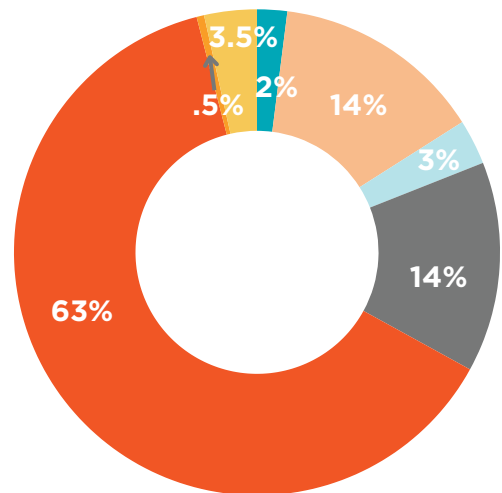

CLASS OF 2028 FAST FACTS

WHERE ARE THEY FROM?

Out of 162 students, 26 states are represented overall.

35 students are from Idaho.

RACE and ETHNICITY

- American Indian or Alaska Native
- Asian
- Black or African American
- Hispanic or Latino
- White
- Two or More Races
- Unreported

COLLEGES and UNIVERSITIES

101 colleges and universities are represented.

The top 10 most common institutions:

- Boise State University
- Brigham Young University Idaho
- Brigham Young University
- California Polytechnic State University - San Luis Obispo
- Idaho State University
- Montana State University
- Southern Utah University
- University of California Davis
- University of Minnesota - Twin Cities
- Utah State University

SEX and GENDER IDENTITY

MAJORS

45 Majors are represented, with Biology being the most common, followed by Biomedical Science, Neuroscience, and Health Science.

ADDITIONAL FACTS

Other facts about the Class of 2028 include those who are/have: