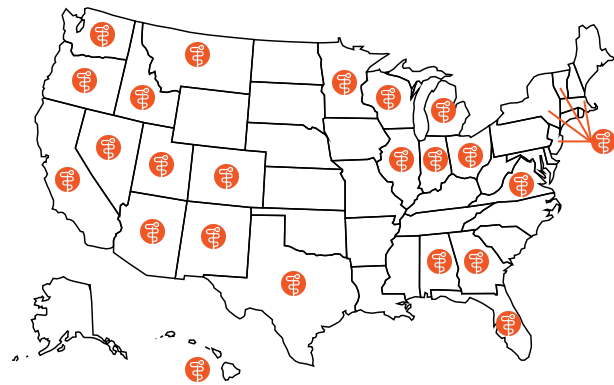

CLASS OF 2028 FAST FACTS

WHERE ARE THEY FROM?

Out of 162 students, 26 states are represented overall.

35 students are from Idaho.

RACE and ETHNICITY

- American Indian or Alaska Native
- Asian
- Black or African American
- Hispanic or Latino
- White
- Two or More Races
- Unreported

COLLEGES and UNIVERSITIES

101 colleges and universities are represented.

The top 10 most common institutions:

- Boise State University
- Brigham Young University Idaho
- Brigham Young University
- California Polytechnic State University - San Luis Obispo
- Idaho State University
- Montana State University
- Southern Utah University
- University of California Davis
- University of Minnesota - Twin Cities
- Utah State University

SEX and GENDER IDENTITY

MAJORS

45 Majors are represented, with Biology being the most common, followed by Biomedical Science, Neuroscience, and Health Science.

ADDITIONAL FACTS

Other facts about the Class of 2028 include those who are/have: