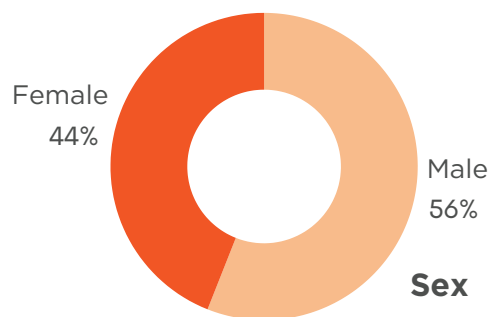

CLASS OF 2028 FAST FACTS

WHERE ARE THEY FROM?

Out of 162 students, 26 states are represented overall.

35 students are from Idaho.

RACE and ETHNICITY

- American Indian or Alaska Native
- Asian
- Black or African American
- Hispanic or Latino
- White
- Two or More Races
- Unreported

COLLEGES and UNIVERSITIES

101 colleges and universities are represented.

The top 10 most common institutions:

- Boise State University
- Brigham Young University Idaho
- Brigham Young University
- California Polytechnic State University - San Luis Obispo
- Idaho State University
- Montana State University
- Southern Utah University
- University of California Davis
- University of Minnesota - Twin Cities
- Utah State University

SEX and GENDER IDENTITY

MAJORS

45 Majors are represented, with Biology being the most common, followed by Biomedical Science, Neuroscience, and Health Science.

ADDITIONAL FACTS

Other facts about the Class of 2028 include those who are/have: