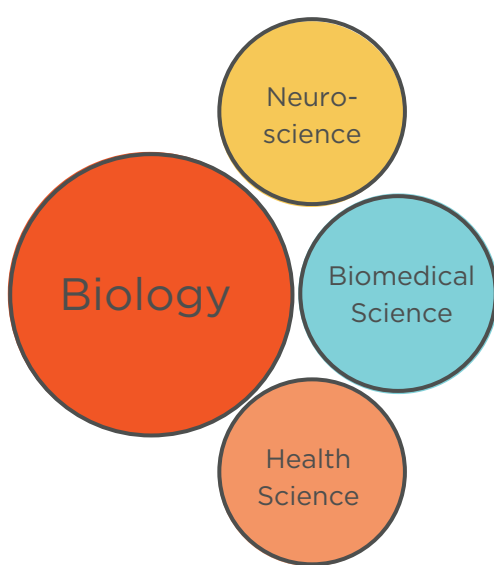

CLASS OF 2028 FAST FACTS

WHERE ARE THEY FROM?

Out of 162 students, 26 states are represented overall.

35 students are from Idaho.

RACE and ETHNICITY

- American Indian or Alaska Native
- Asian
- Black or African American
- Hispanic or Latino
- White
- Two or More Races
- Unreported

COLLEGES and UNIVERSITIES

101 colleges and universities are represented.

The top 10 most common institutions:

- Boise State University
- Brigham Young University Idaho
- Brigham Young University
- California Polytechnic State University - San Luis Obispo
- Idaho State University
- Montana State University
- Southern Utah University
- University of California Davis
- University of Minnesota - Twin Cities
- Utah State University

SEX and GENDER IDENTITY

MAJORS

45 Majors are represented, with Biology being the most common, followed by Biomedical Science, Neuroscience, and Health Science.

ADDITIONAL FACTS

Other facts about the Class of 2028 include those who are/have: