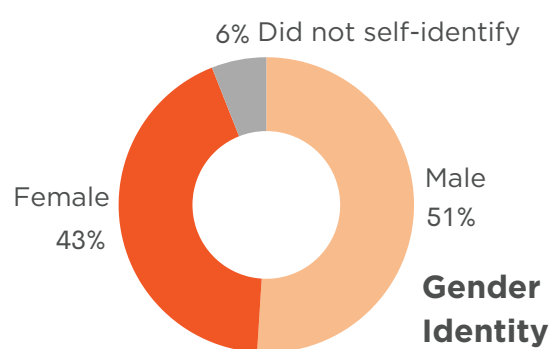

CLASS OF 2028 FAST FACTS

WHERE ARE THEY FROM?

Out of 162 students, 26 states are represented overall.

35 students are from Idaho.

RACE and ETHNICITY

- American Indian or Alaska Native
- Asian
- Black or African American
- Hispanic or Latino
- White
- Two or More Races
- Unreported

COLLEGES and UNIVERSITIES

101 colleges and universities are represented.

The top 10 most common institutions:

- Boise State University
- Brigham Young University Idaho
- Brigham Young University
- California Polytechnic State University - San Luis Obispo
- Idaho State University
- Montana State University
- Southern Utah University
- University of California Davis
- University of Minnesota - Twin Cities
- Utah State University

SEX and GENDER IDENTITY

MAJORS

45 Majors are represented, with Biology being the most common, followed by Biomedical Science, Neuroscience, and Health Science.

ADDITIONAL FACTS

Other facts about the Class of 2028 include those who are/have: